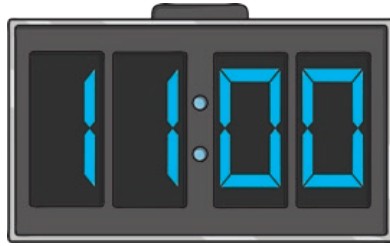

Measurement length

tall narrow deep width metre stick
depth height taller hands length low
high shorter long shallow longer
metre (m) longest

Measurement

twice

equal

compare

estimate

Measurement Time

analogue clock

digital clock

analogue watch

timer

day

quarter past

always **second** **sequence** **fortnight**
week **once** **yesterday** **hands** **hour**
sometimes **weekend** **twice** **minute**
usually **o'clock** **tomorrow** **never**
quarter to **today** **often** **year**
digital watch **half past**