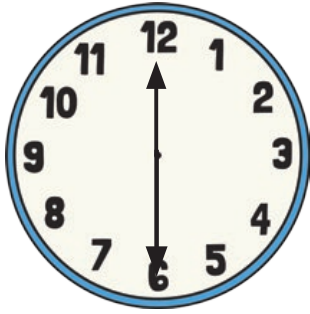

Measurement length

tall narrow deep width metre stick
depth height taller hands length low
high shorter long shallow longer
metre (m) longest

Measurement

twice

equal

compare

estimate

Measurement Time

analogue clock

digital clock

analogue watch

timer

day

quarter past

always **second** **sequence** **fortnight**
week **once** **yesterday** **hands** **hour**
sometimes **weekend** **twice** **minute**
usually **o'clock** **tomorrow** **never**
quarter to **today** **often** **year**
digital watch **half past**