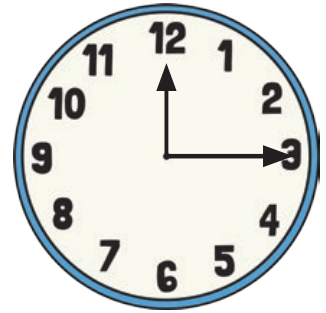

Measurement length

tall narrow deep width metre stick
depth height taller hands length low
high shorter long shallow longer
metre (m) longest

Measurement

twice

equal

compare

estimate

Measurement Time

analogue clock

digital clock

analogue watch

timer

day

quarter past

always **second** **sequence** **fortnight**
week **once** **yesterday** **hands** **hour**
sometimes **weekend** **twice** **minute**
usually **o'clock** **tomorrow** **never**
quarter to **today** **often** **year**
digital watch **half past**