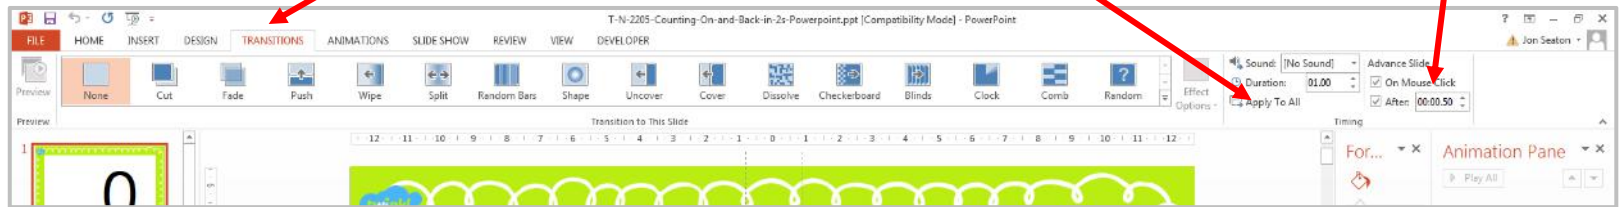

How to Change Slideshow Timings

Simply go to the 'Transitions' tab and adjust the timings here.

Click 'Apply to All'.

twinkl

0

twinkl

5

twinkl